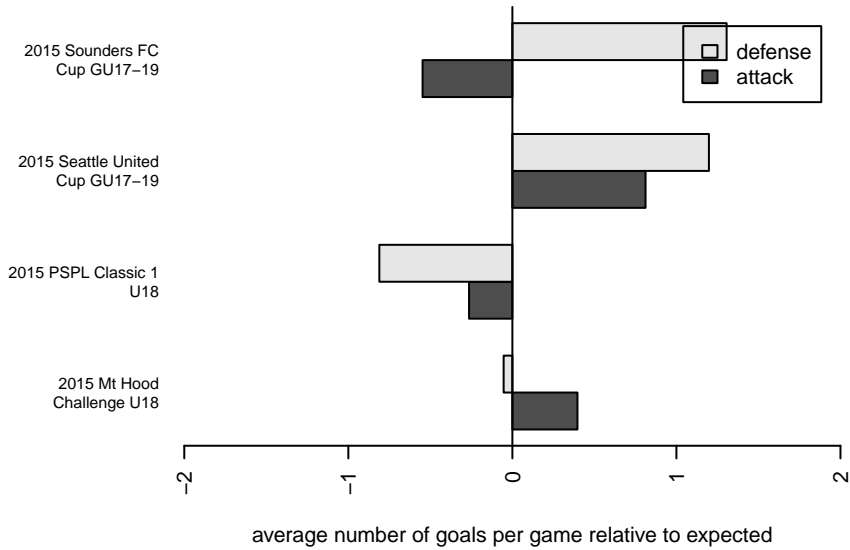

Performance relative to 13 month average