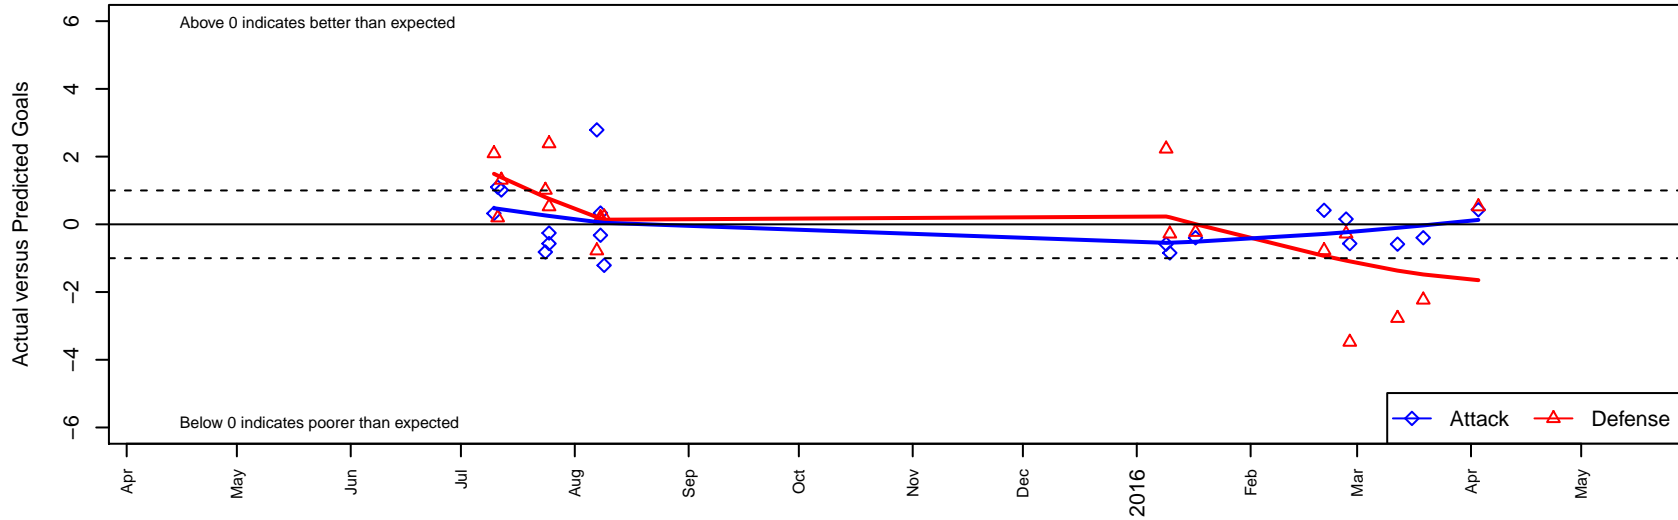

FME Fusion G97

Fife Milton Edgewood
 Fife, WA
 G97 total strength=1166
 attack=3.63 defense=3.48
 fall league = PSPL Classic 1 U18

alt names used:
 FME Fusion 97
 FME Fusion 97

Venues played:
 2015 Seattle United Cup GU17-19
 2015 Sounders FC Cup GU17-19
 2015 Mt Hood Challenge U18
 2015 PSPL Classic 1 U18

FME Fusion G97
 Dots are actual minus expected GF (blue circles) and GA (red triangles).
 Blue line is smoothed change in attack strength. Red is smoothed change in defense strength.

**attack and defense variance (black dot)
relative to other teams
and top 10 in region**