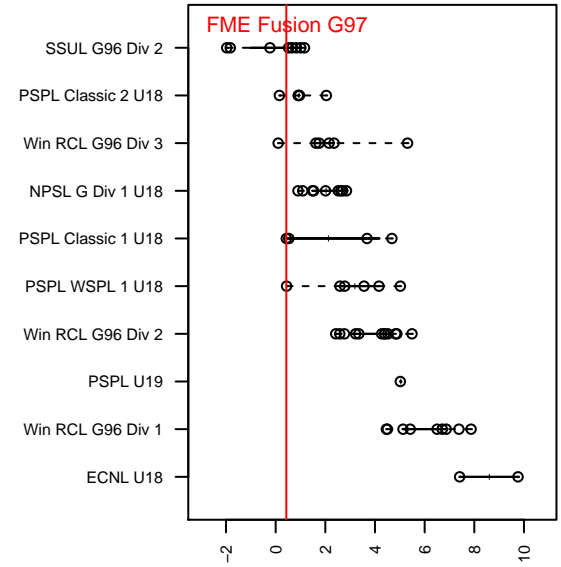

**attack and defense rating
relative to others at age
and all opponents in last 13 months**